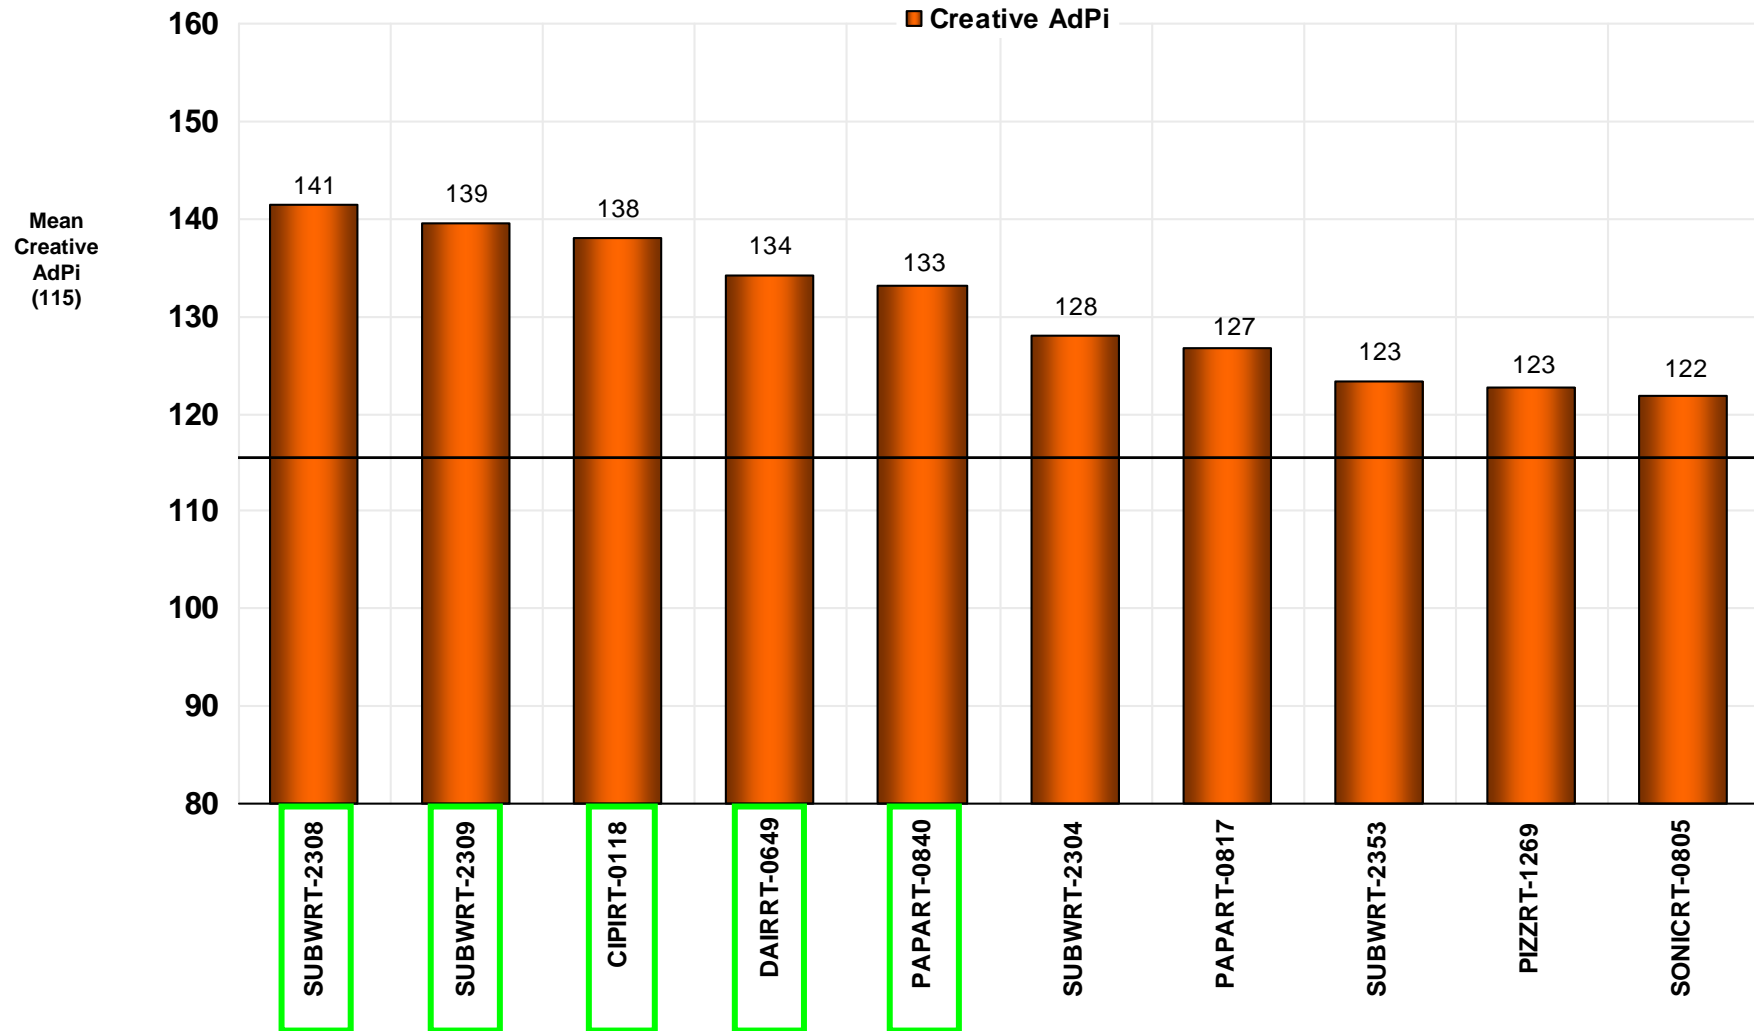

Top 10 QSR TV Ads:

Creative TV AdPi

Significantly Higher than the mean/norm
Significantly Lower than the mean/norm